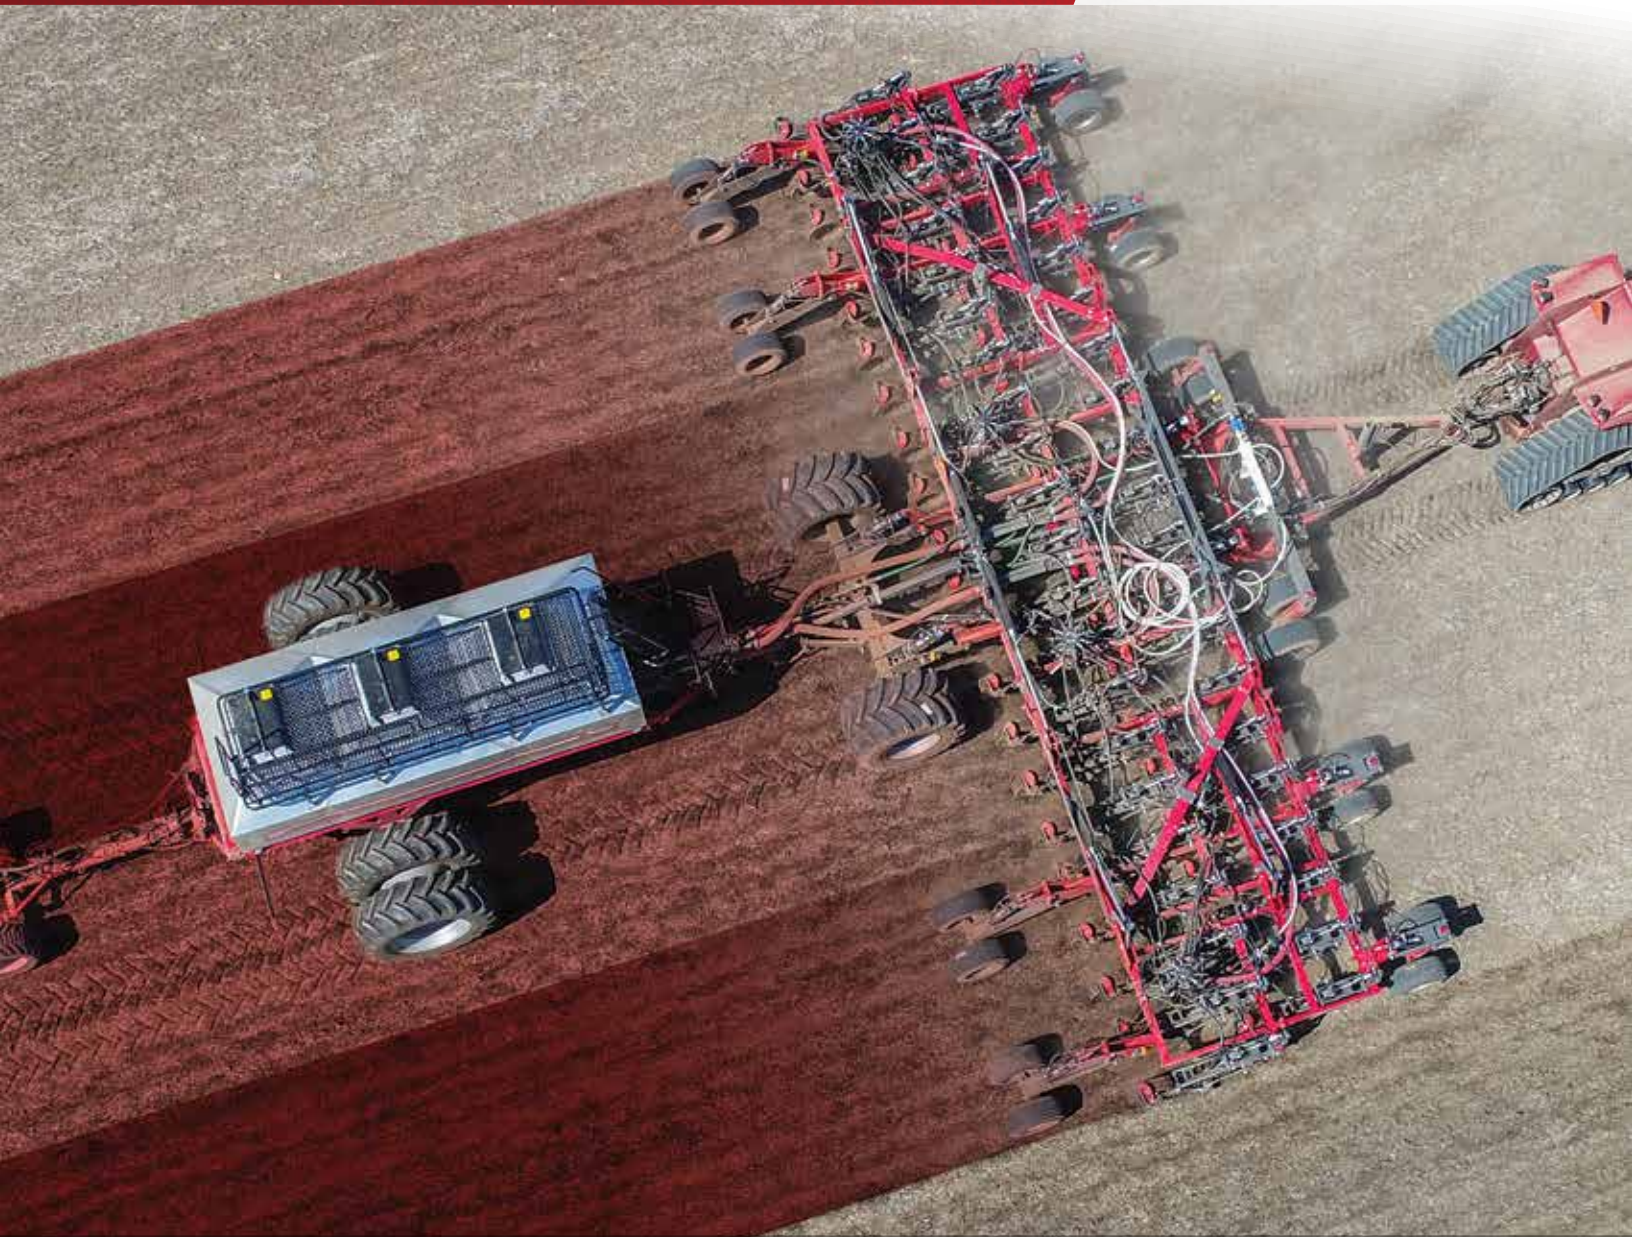

# SECTION CONTROL

## ***NEW*** for 3800 and 5250 Air Carts

To help farmers greatly reduce overlap in seed and fertilizer application in the field, Amity offers section control for new orders of 3800 and 5250 air carts. Designed to maximize benefits while simplifying use, Amity section control offers 4 sections and can meter up to 3 dry products.

# SECTION CONTROL [ FEATURES ]

***Supports Both Single and Double Chutes***

***4 Sections of Up To 3 Dry Products***

***Can Deliver All 3 Products to the Same Opener***

***Turn Compensation for Improved Rate Control***

***Electric Drives and Individual Meters for On/Off Control and Speed Control***